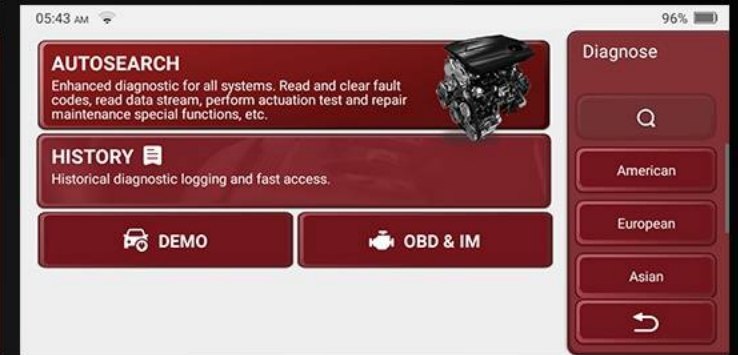

Proud Product Function Breakdown