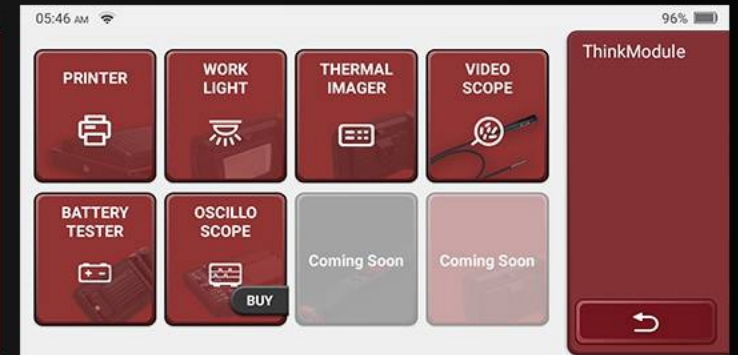

Proud Product Function Breakdown