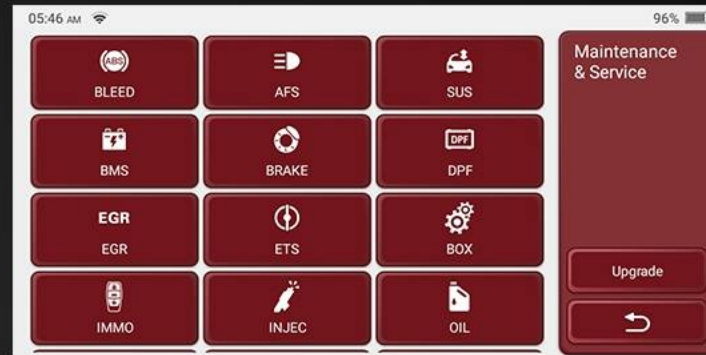

Proud Product Function Breakdown