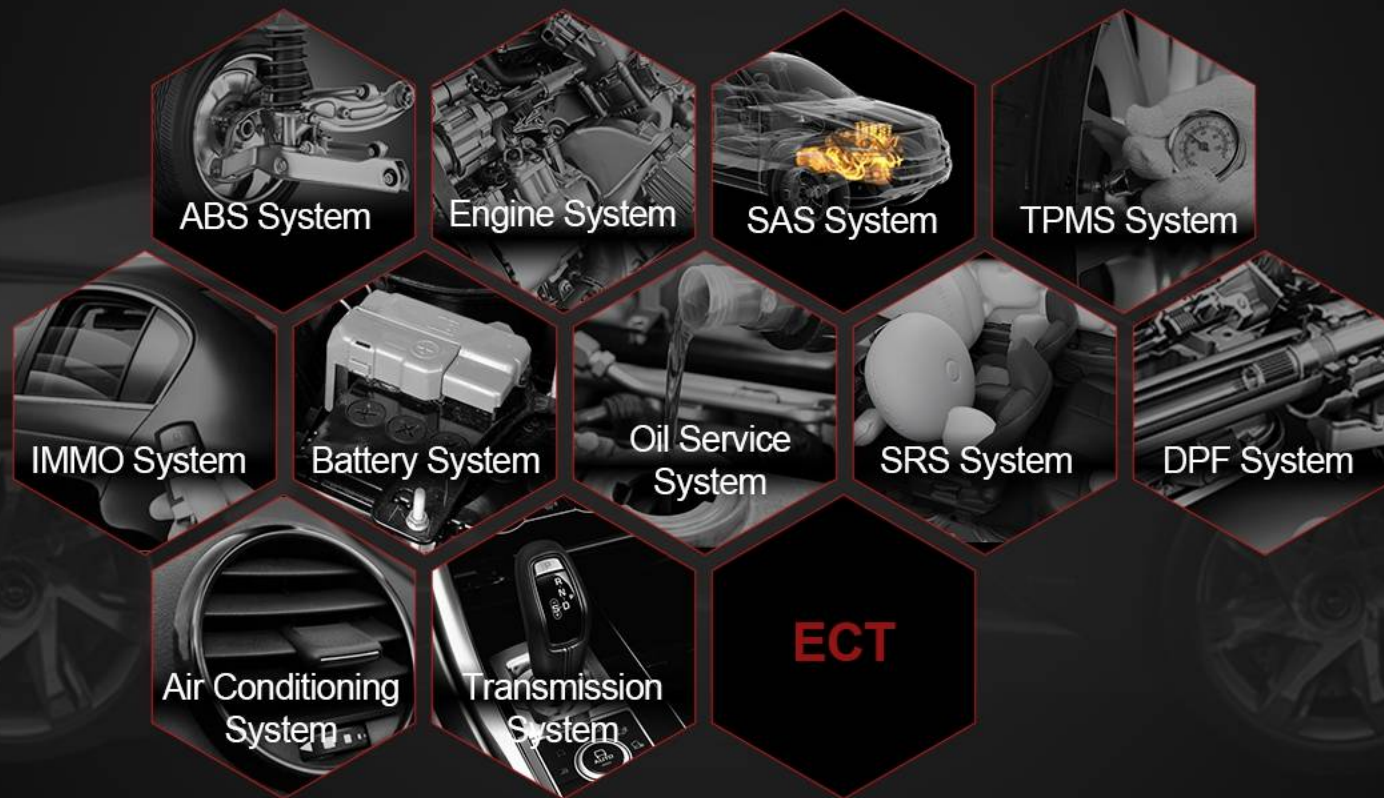

# WORLD FIRST MODULAR DESIGN DIAGNOSTIC TOOL

- ECU CODING
- ACTUATION TEST
- GUIDED FUNCTION
- RELATIVE COMPRESSION
- INDIVIDUAL CUSTOMIZATION
- FULL SYSTEM DIAGNOSTICS
- 15 MAINTENANCE FUNCTIONS
- 8 EXPANDABLE MODULES
- ONE-CLICK AUTOVIN&PRINTING
- 110 VEHICLE BRANDS WORLDWIDE

# Features-Full System Diagnosis