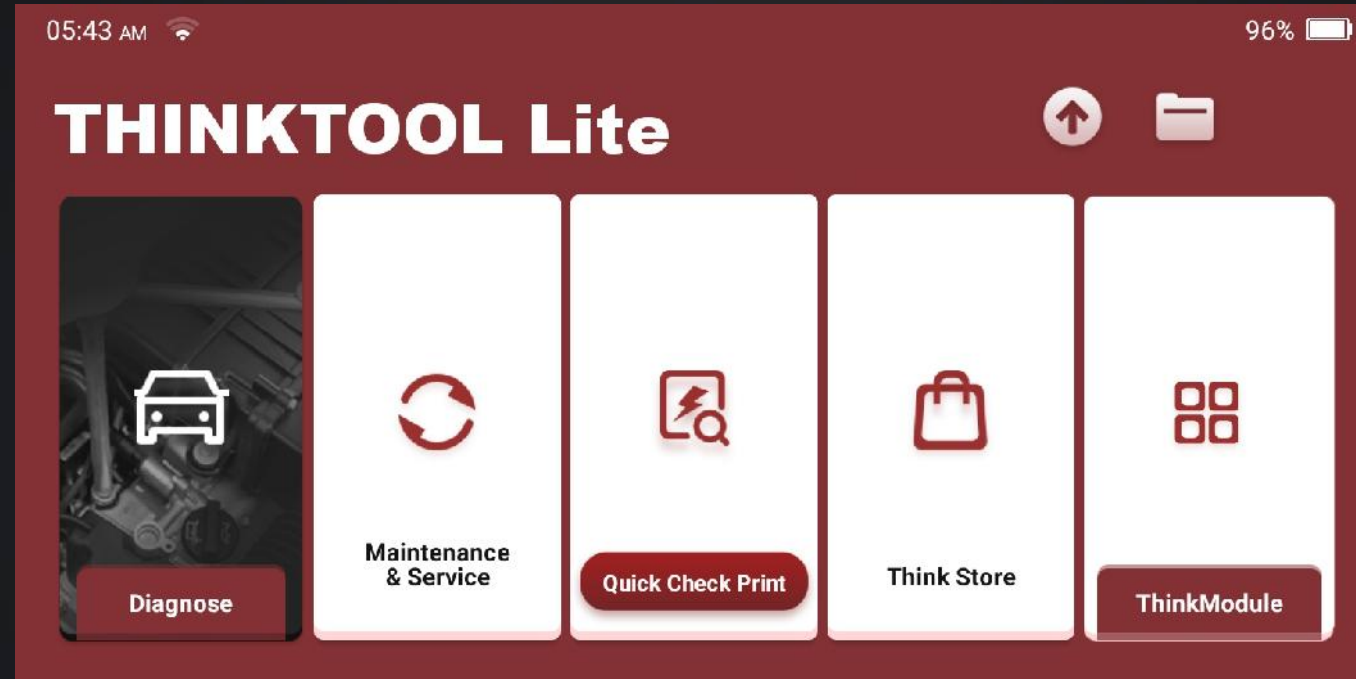

Function Introductions

1. Diagnose
2. Resets
3. Fast Diagnose Printing
4. Update
5. ThinkFile
6. Thinkstore
7. Thinkmodule
8. Settings