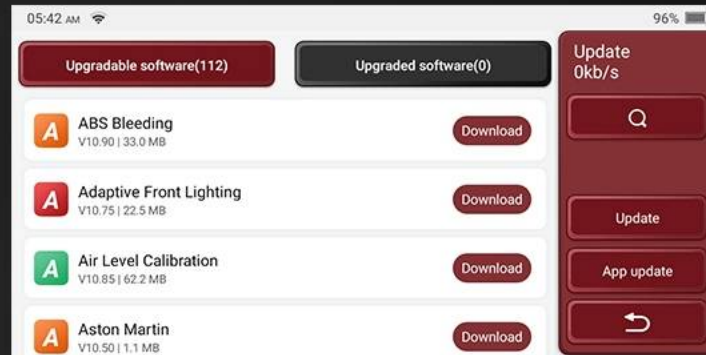

Proud Product Function Breakdown