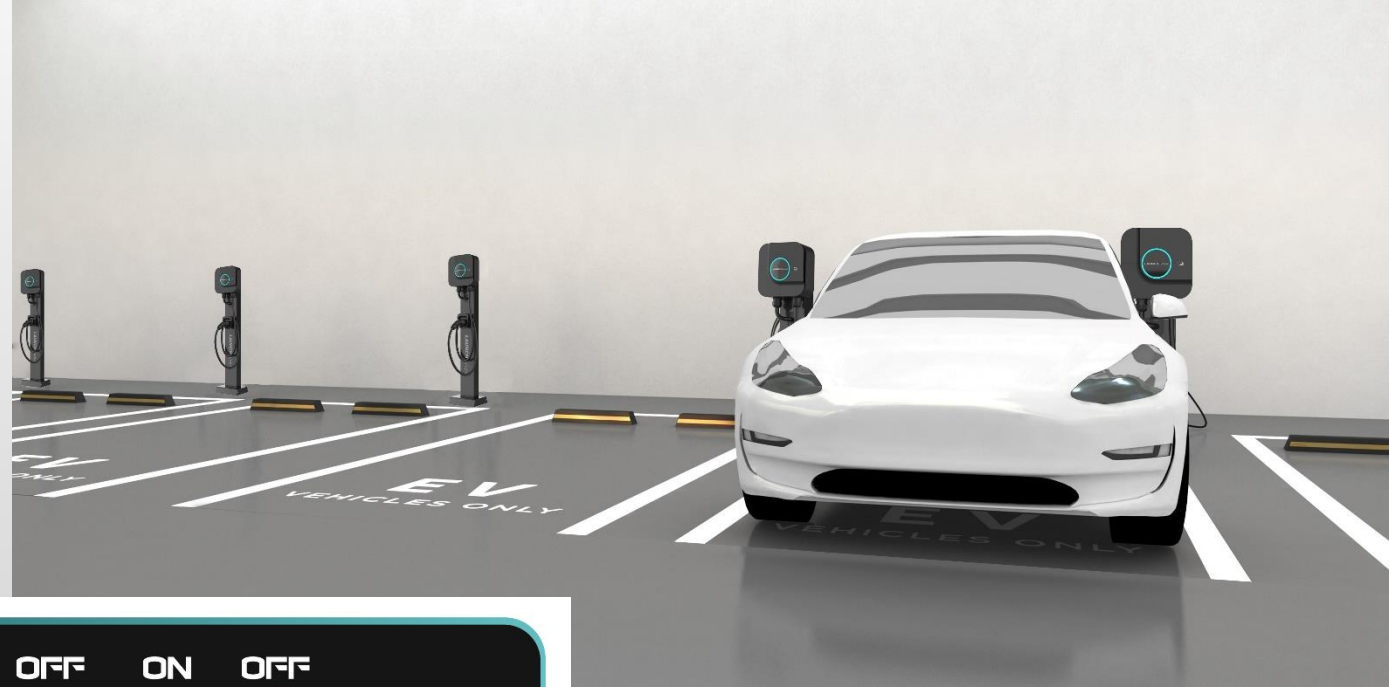

Features

Load Balancing/Charging Management

- Preventing overloads
- Optimizing charging with PV system
- Multiple charging stations