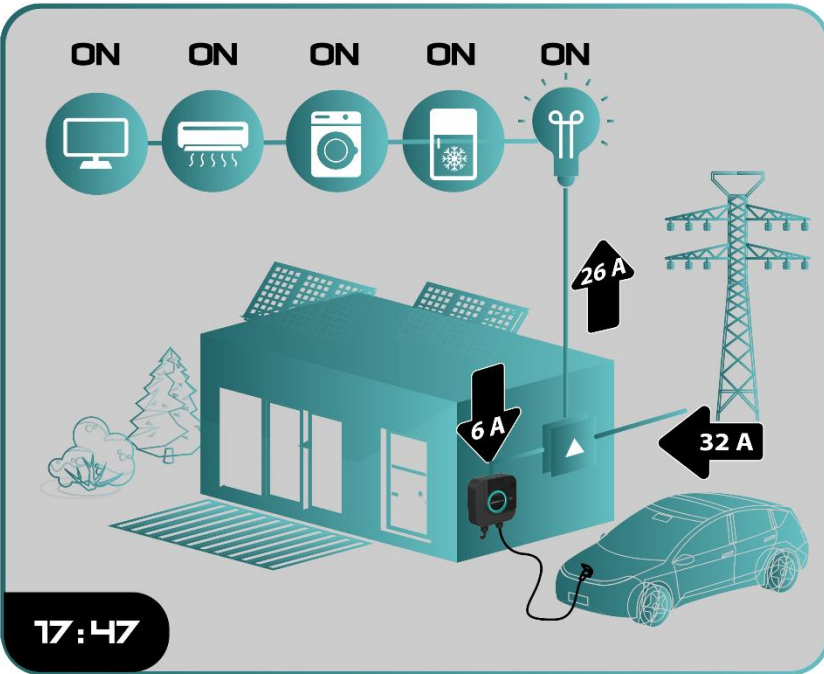

Design

- Compact size
- Piano black design
- Hierarchical maintenance design
- Easy-Installation with mounting bracket

LAUNCH
EUROPE GMBH

Features

All-in-One smart “LE Charger” App

- Operation/Configuration/Management
- Start and stop the charging session
- Set and change the charging current
- Set up charge schedule
- Review of charge history
- Check working status and warning message

Features

Load Balancing/Charging Management

- Preventing overloads
- Optimizing charging with PV system
- Multiple charging stations

Features

Core parameters

- Maximum charging power: 11kW
- 3 Phase 400V, 16 A or,
- one Phase 230V, 16A
- Two Versions: Socket and Plug
- IP65, IP55*, KI10
- 5 meter cable**