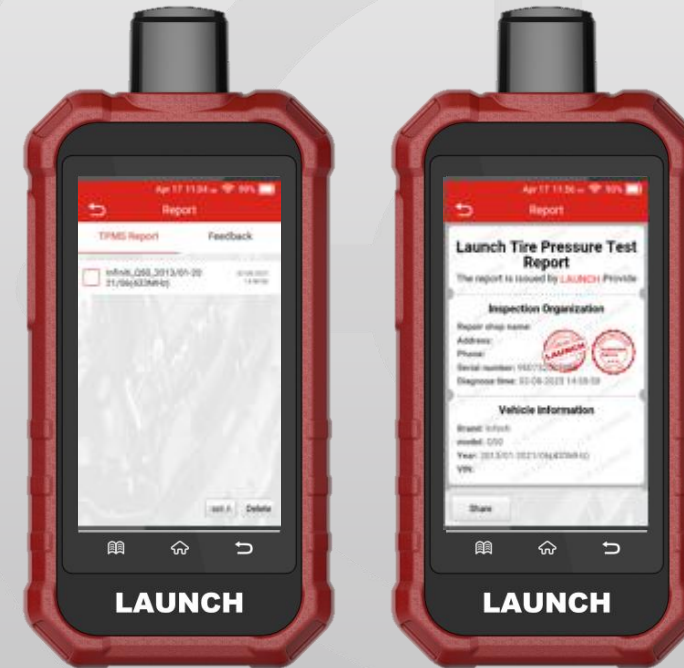

TPMS Report

In TPMS Report you can save the report of the vehicle you are working on. In this report the TPMS information, the vehicle and the workshop information are saved. You can send this report to your customers or colleagues.