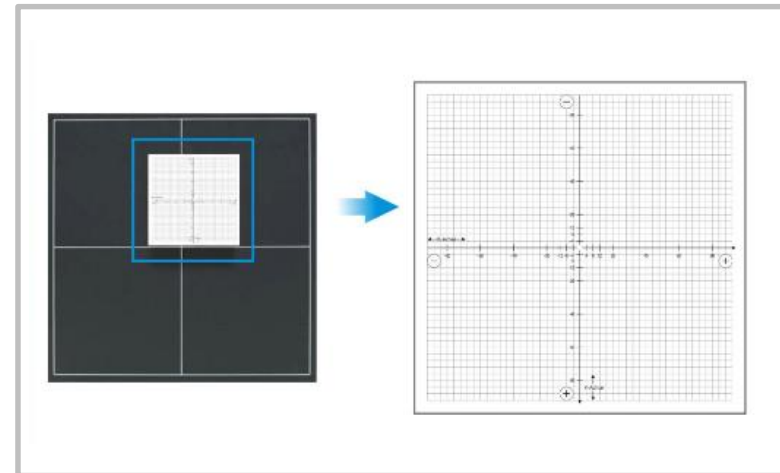

- The wheel clamp can be adjusted horizontally through the integrated level meter.

LAUNCH Europe

Product configuration-Standard Start KIT

Calibration frame

Wheel clamps/Laser module(x2)

Calibration panel (LAC01-02 VAG-FC)