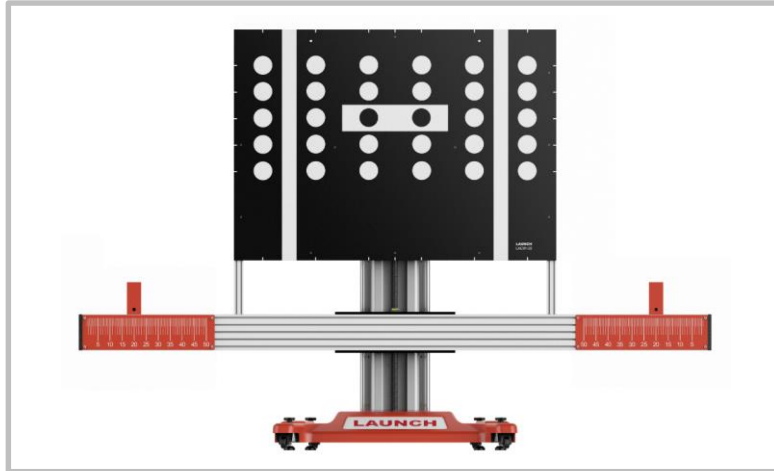

Product Introduction

X-431 ADAS Pro Calibration Equipment

LAUNCH Europe

Introduction

X-431 ADAS Pro is the new generation automotive ADAS camera and radar calibration equipment developed by Launch. With the new user-friendly design, lightweight construction and electric control system, you can do the job of calibration of camera- and radar-based ADAS systems more simply. The X-431 ADAS Pro allows the operator to locate the camera calibration panels and the radar reflector panel in the correct position to ensure the system calibration to be carried out quickly and accurately.

Features

- The modular structure with aluminum material and useful accessories enable you to configure the tool in the best way to suit your workshop.
- Multiple optional panels, wide car model coverage.
- Provide the instruction before beginning a calibration procedure (in App).
- Professional special function of ADAS system in Launch diagnosis software.

LAUNCH Europe

Features

- According to the software indication, adjust the height of panel electrically.

LAUNCH Europe

Features

- The newly designed wheel clamp has adjustable size, it is suitable for all kinds of passenger car tires.

- The wheel clamp can be adjusted horizontally through the integrated level meter.

LAUNCH Europe

Product configuration-Standard Start KIT

Calibration frame

Wheel clamps/Laser module(x2)

Calibration panel (LAC01-02 VAG-FC)