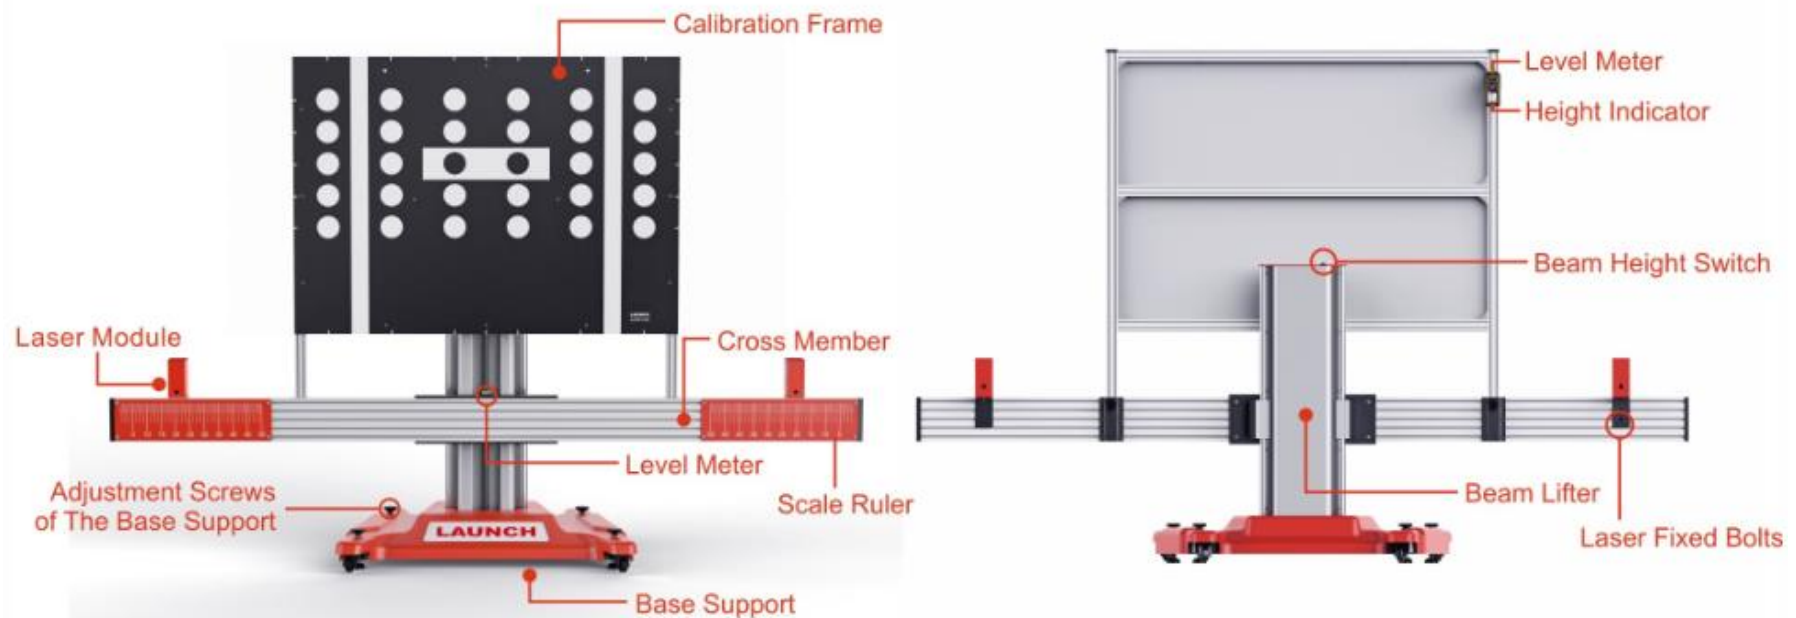

Product Introduction

X-431 ADAS Pro Calibration Equipment

LAUNCH Europe

Introduction

X-431 ADAS Pro is the new generation automotive ADAS camera and radar calibration equipment developed by Launch. With the new user-friendly design, lightweight construction and electric control system, you can do the job of calibration of camera- and radar-based ADAS systems more simply. The X-431 ADAS Pro allows the operator to locate the camera calibration panels and the radar reflector panel in the correct position to ensure the system calibration to be carried out quickly and accurately.

Features

- The modular structure with aluminum material and useful accessories enable you to configure the tool in the best way to suit your workshop.
- Multiple optional panels, wide car model coverage.
- Provide the instruction before beginning a calibration procedure (in App).
- Professional special function of ADAS system in Launch diagnosis software.

LAUNCH Europe

Features

- According to the software indication, adjust the height of panel electrically.

LAUNCH Europe

Features

- The newly designed wheel clamp has adjustable size, it is suitable for all kinds of passenger car tires.

- The wheel clamp can be adjusted horizontally through the integrated level meter.

LAUNCH Europe

Product configuration-Standard Start KIT

Calibration frame

Wheel clamps/Laser module(x2)

Calibration panel (LAC01-02 VAG-FC)