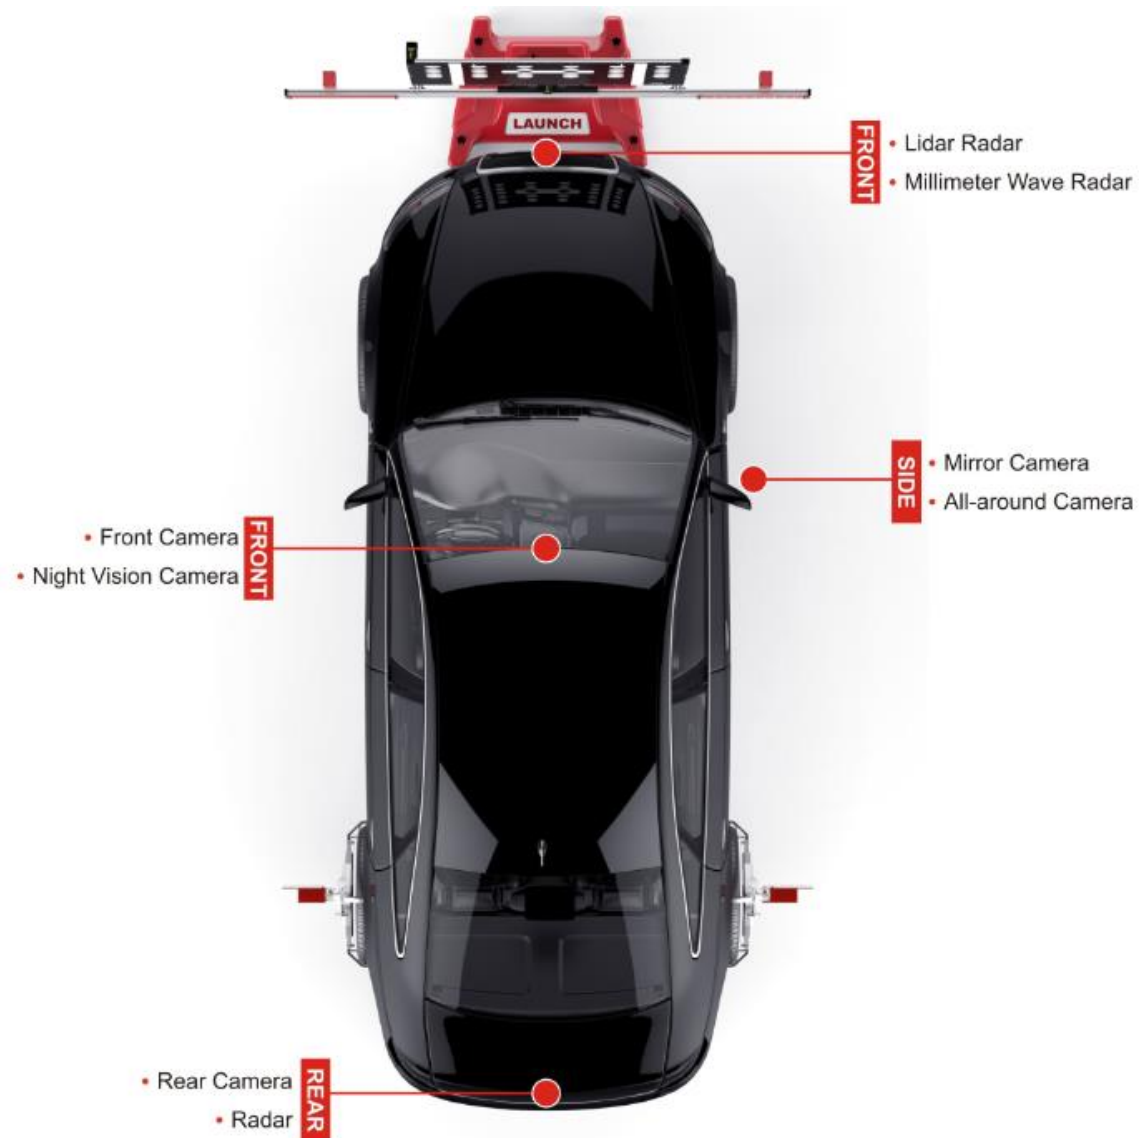

LAUNCH Europe

ADAS Functions

- Adaptive Cruise Control
- Lane Departure Warning
- Night Vision System
- Blind Spot Detection
- Around View Monitor

LAUNCH Europe

X-431 ADAS Calibration functions

LAUNCH Europe

Features

- The modular structure with aluminum material and useful accessories enable you to configure the tool in the best way to suit your workshop.
- Multiple optional panels, wide car model coverage.
- Provide the instruction before beginning a calibration procedure (in App).
- Professional special function of ADAS system in Launch diagnosis software.

LAUNCH Europe

Features

- According to the software indication, adjust the height of panel electrically.

LAUNCH Europe

Features

- The newly designed wheel clamp has adjustable size, it is suitable for all kinds of passenger car tires.

- The wheel clamp can be adjusted horizontally through the integrated level meter.

LAUNCH Europe

Product configuration-Standard Start KIT

Calibration frame

Wheel clamps/Laser module(x2)

Calibration panel (LAC01-02 VAG-FC)