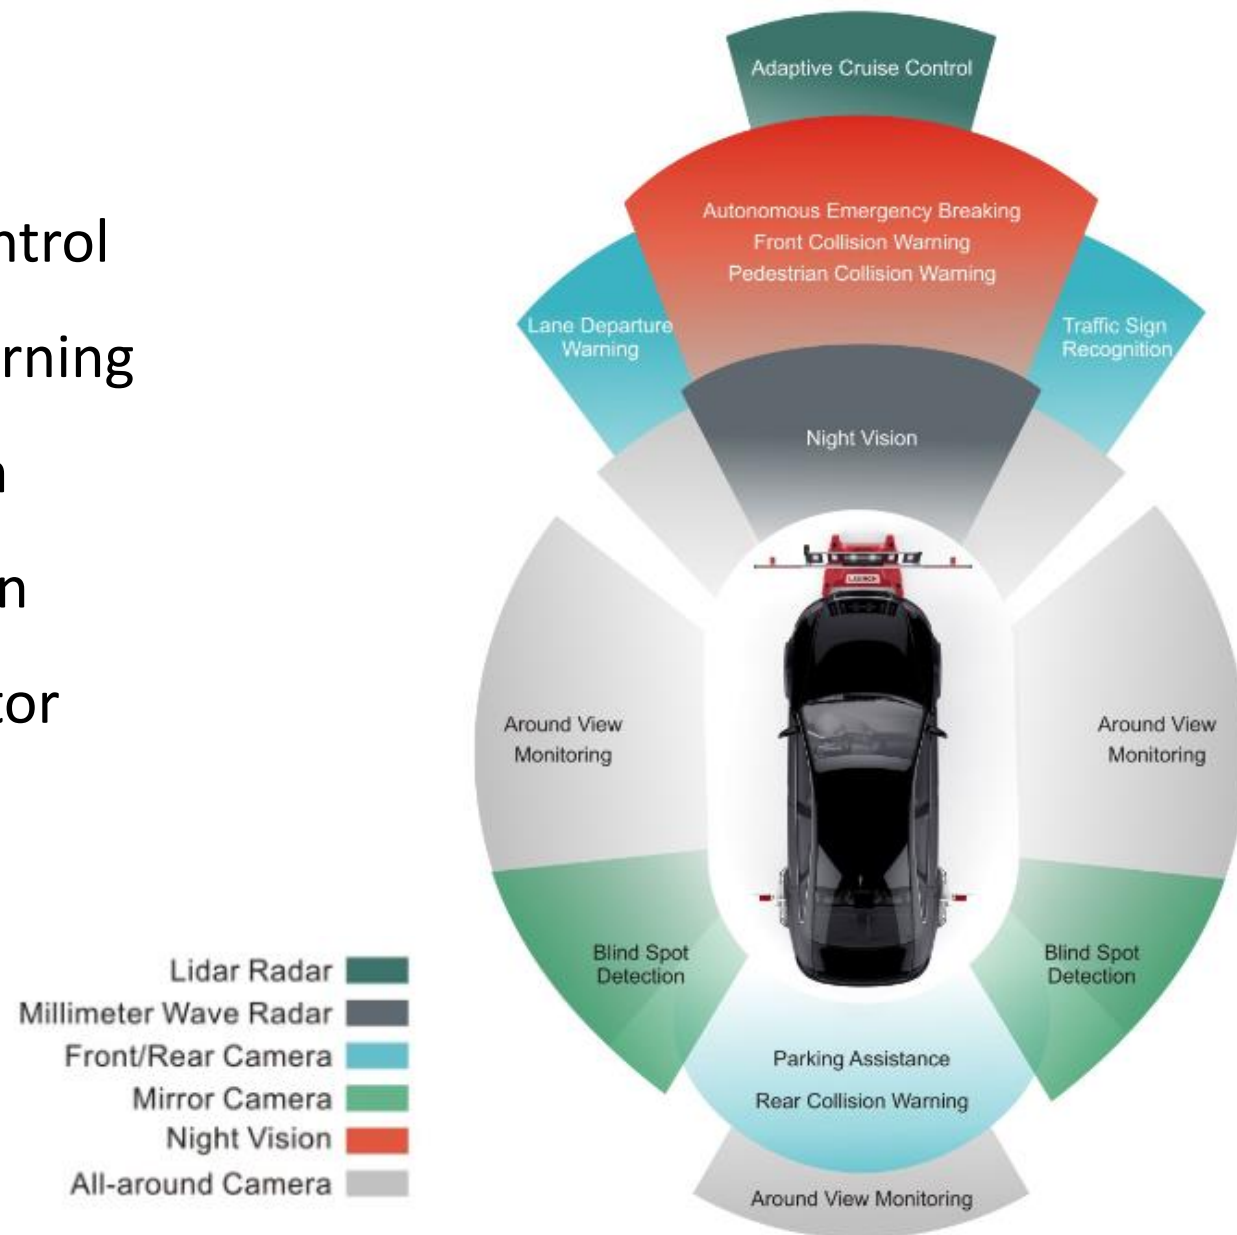

Product Introduction

X-431 ADAS Pro Calibration Equipment

LAUNCH Europe

Introduction

X-431 ADAS Pro is the new generation automotive ADAS camera and radar calibration equipment developed by Launch. With the new user-friendly design, lightweight construction and electric control system, you can do the job of calibration of camera- and radar-based ADAS systems more simply. The X-431 ADAS Pro allows the operator to locate the camera calibration panels and the radar reflector panel in the correct position to ensure the system calibration to be carried out quickly and accurately.

X-431 ADAS Pro is suitable to the auto body shop, glass service shop, and professional workshop, to provide the professional recalibration for the ADAS camera and radar, when the sensors have been removed, replaced or repaired.

LAUNCH Europe

ADAS Functions

- Adaptive Cruise Control
- Lane Departure Warning
- Night Vision System
- Blind Spot Detection
- Around View Monitor

LAUNCH Europe

X-431 ADAS Calibration functions

LAUNCH Europe

LAUNCH Europe

Features

- According to the software indication, adjust the height of panel electrically.

LAUNCH Europe

Features

- The newly designed wheel clamp has adjustable size, it is suitable for all kinds of passenger car tires.