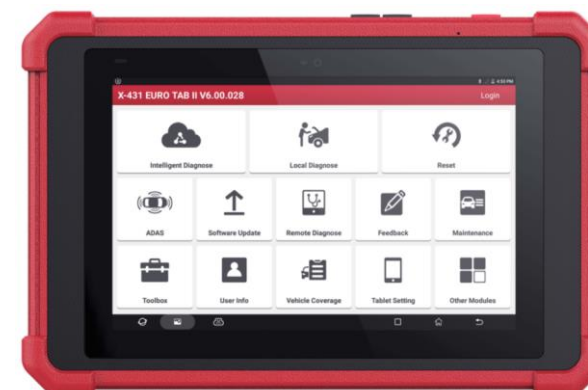

X-431 Euro Tab II

LAUNCH Europe