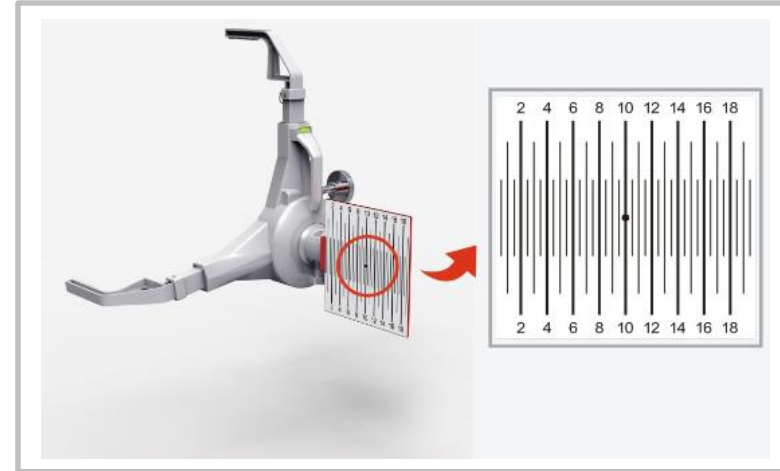

LAUNCH Europe

Features

- According to the software indication, adjust the height of panel electrically.

LAUNCH Europe

Features

- The newly designed wheel clamp has adjustable size, it is suitable for all kinds of passenger car tires.

- The wheel clamp can be adjusted horizontally through the integrated level meter.

LAUNCH Europe

Product configuration-Standard Start KIT

Calibration frame

Wheel clamps/Laser module(x2)

Calibration panel (LAC01-02 VAG-FC)