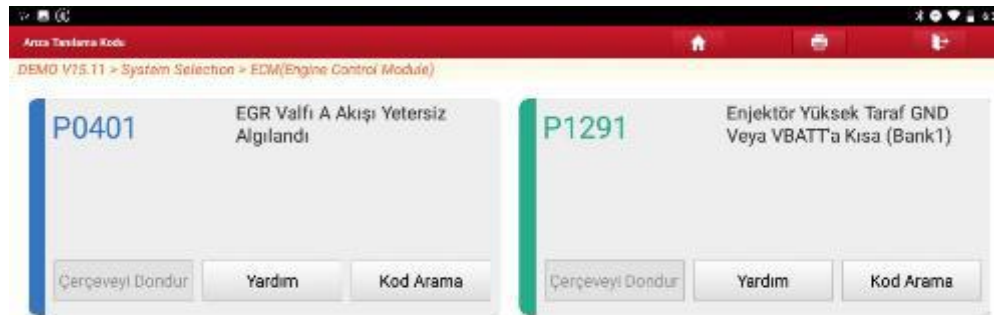

LAUNCH

DTC reading, translation and searching

- Language problem solved with integrated translation function
- DTC on google search: Simple and fast

LAUNCH

Showing data stream in different formats

Data Stream				
DEMO V14.95 > Health Report > ECM(Engine Control Module)				
Name	Value	Standard Range	Unit	
A/C Pressure Sensor	361.9185	0.0 - 145.0	psi	
A/C Pressure Switch	Closed (High)			
Accelerator Pedal Position	70.98	0-100	%	
Accelerator Pedal Position Sensor 1	45.68	0-5	V	