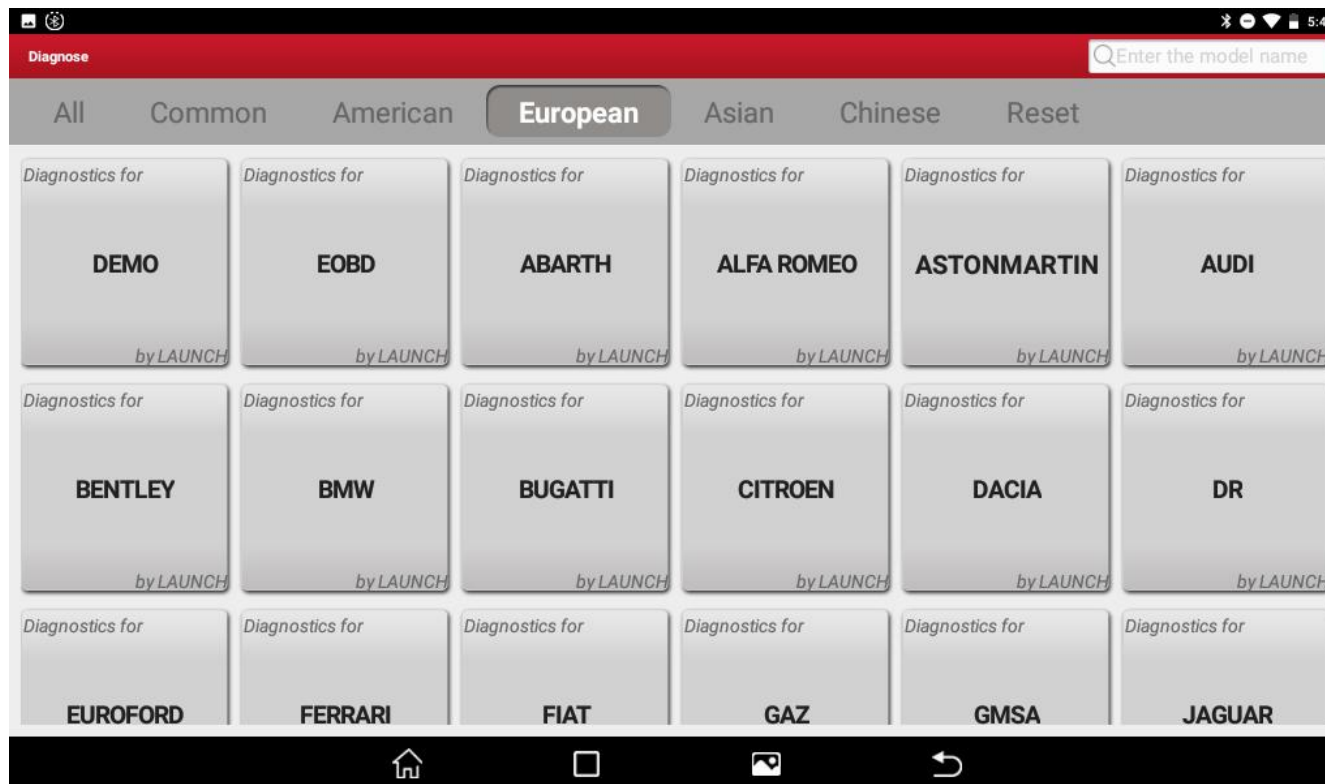

LAUNCH

Functions

- Over 100 vehicle brands:
 - Read DTC, clear DTC, read Live data.
 - Actuation test
 - Special function (no ADAS calibration)
 - Program
 - Software online update (1 year free)
 - Vehicle coverage online inquiry
 - Diagnosis feedback
 - Quick support by TeamViewer
- Reset functions:
 - Brake reset
 - Oil reset
 - SAS reset
 - Battery reset
 - ABS bleeding
 - Elec. throttle relearn
 - TPMS reset
 - DPF regeneration
 - Gear learn
 - IMMO
 - Injector

LAUNCH

New interface

- User friendly interface
- All commonly used functions in one screen

LAUNCH

Comprehensive diagnostic functions

- Wide car model coverage (over 100 car brands from American, European, Asian)
- Graphic data stream, actuation test, adaptation, coding and service reset

LAUNCH

DTC reading, translation and searching

- Language problem solved with integrated translation function
- DTC on google search: Simple and fast

LAUNCH

Showing data stream in different formats

Data Stream				
DEMO V14.95 > Health Report > ECM(Engine Control Module)				
Name	Value	Standard Range	Unit	
A/C Pressure Sensor	361.9185	0.0 - 145.0	psi	
A/C Pressure Switch	Closed (High)			
Accelerator Pedal Position	70.98	0-100	%	
Accelerator Pedal Position Sensor 1	45.68	0-5	V	