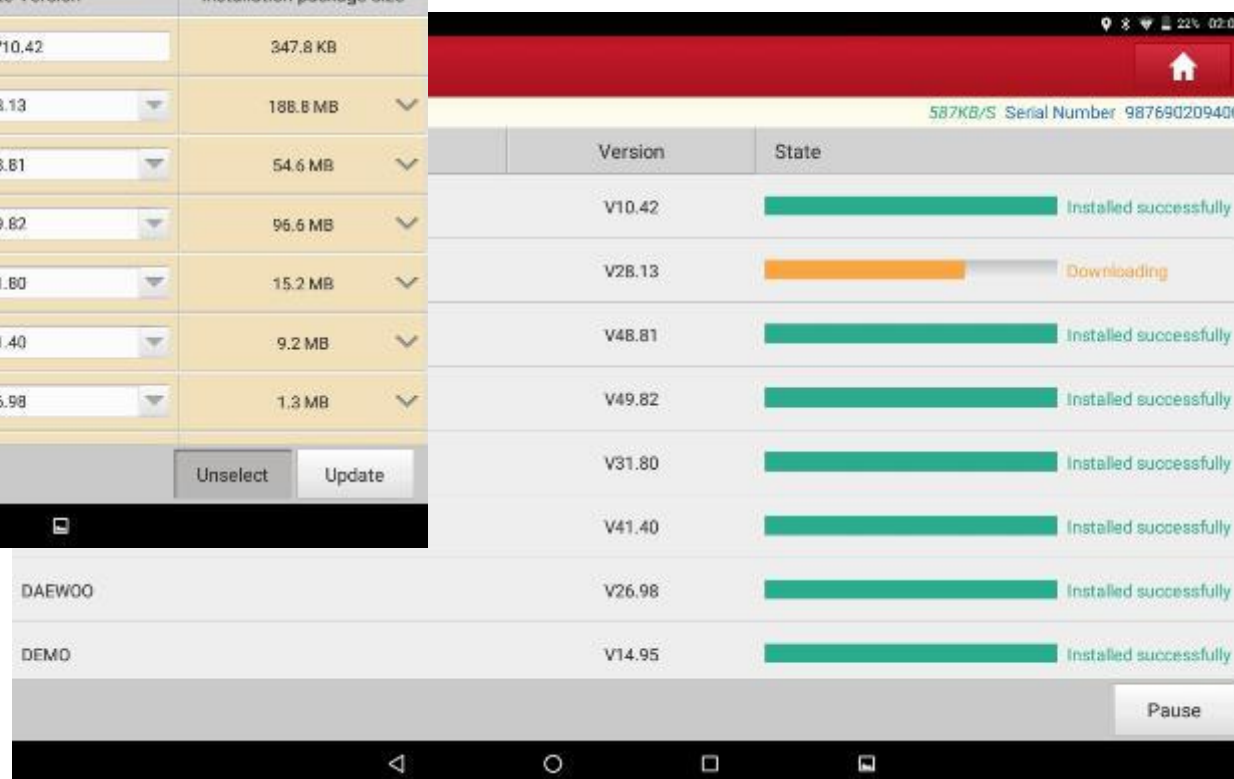

One-click updates

With WiFi connection, the vehicle software can be updated quickly and keep always current stand.

LAUNCH