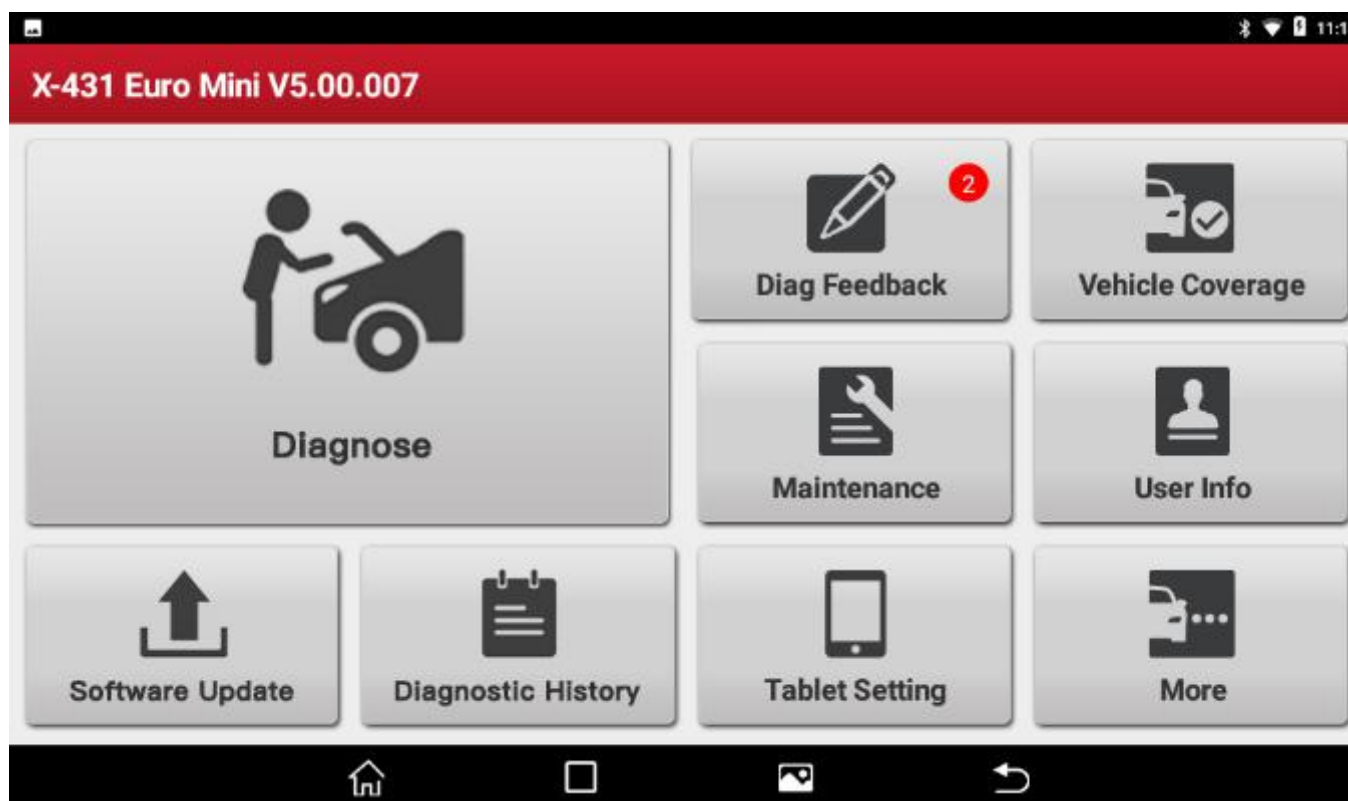

Product Introduction

X-431 Euro Mini

LAUNCH

Introduction

X-431 Euro Mini is a smart diagnostic device which supplies full systems diagnosis for more than 100 vehicle brands. It passes on LAUNCH's advantages in diagnostic technology, such as wide car model coverage, powerful test function, abundant special functions and accurate test data.

LAUNCH

Functions

- Over 100 vehicle brands:
 - Read DTC, clear DTC, read Live data.
 - Actuation test
 - Special function (no ADAS calibration)
 - Program
 - Software online update (1 year free)
 - Vehicle coverage online inquiry
 - Diagnosis feedback
 - Quick support by TeamViewer
- Reset functions:
 - Brake reset
 - Oil reset
 - SAS reset
 - Battery reset
 - ABS bleeding
 - Elec. throttle relearn
 - TPMS reset
 - DPF regeneration
 - Gear learn
 - IMMO
 - Injector

LAUNCH

New interface

- User friendly interface
- All commonly used functions in one screen

LAUNCH

Comprehensive diagnostic functions

- Wide car model coverage (over 100 car brands from American, European, Asian)
- Graphic data stream, actuation test, adaptation, coding and service reset

LAUNCH

DTC reading, translation and searching

- Language problem solved with integrated translation function
- DTC on google search: Simple and fast

LAUNCH

Showing data stream in different formats

Data Stream				
DEMO V14.95 > Health Report > ECM(Engine Control Module)				
Name	Value	Standard Range	Unit	
A/C Pressure Sensor	361.9185	0.0 - 145.0	psi	
A/C Pressure Switch	Closed (High)			
Accelerator Pedal Position	70.98	0-100	%	
Accelerator Pedal Position Sensor 1	45.68	0-5	V	