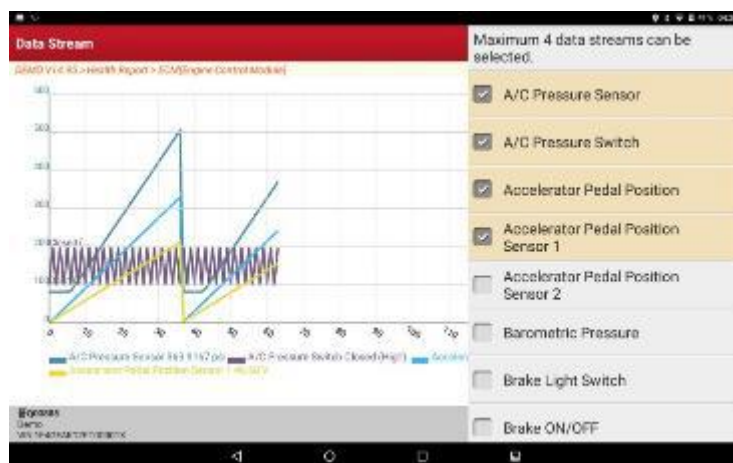

LAUNCH

DTC reading, translation and searching

- Language problem solved with integrated translation function
- DTC on google search: Simple and fast

LAUNCH

Showing data stream in different formats

Data Stream				
DEMO V14.95 > Health Report > ECM(Engine Control Module)				
Name	Value	Standard Range	Unit	
A/C Pressure Sensor	361.9185	0.0 - 145.0	psi	
A/C Pressure Switch	Closed (High)			
Accelerator Pedal Position	70.98	0-100	%	
Accelerator Pedal Position Sensor 1	45.68	0-5	V	

Standard Range and actual value

Diagram

Data recording

LAUNCH

Clear Diagnostic Report

- Show DTC status of each ECU
- Save as screenshot and PDF file
- Easy to print or share

System Name	Result
ECM(Engine Control Module)	Fault 4
TCM(Transmission Control Module)	Fault 3
ABS(Anti-lock Braking System)	Fault 2
SRS(Supplemental Inflatable Restraint System)	Fault 3
BCM(Body Control Module)	Fault 3
IMM(Immobilizer)	Fault 3
BMS(Battery Manager System)	OK
TPMS(Tire Pressure Monitoring System)	Fault 2
SAS(Steering Angle System)	Fault 3