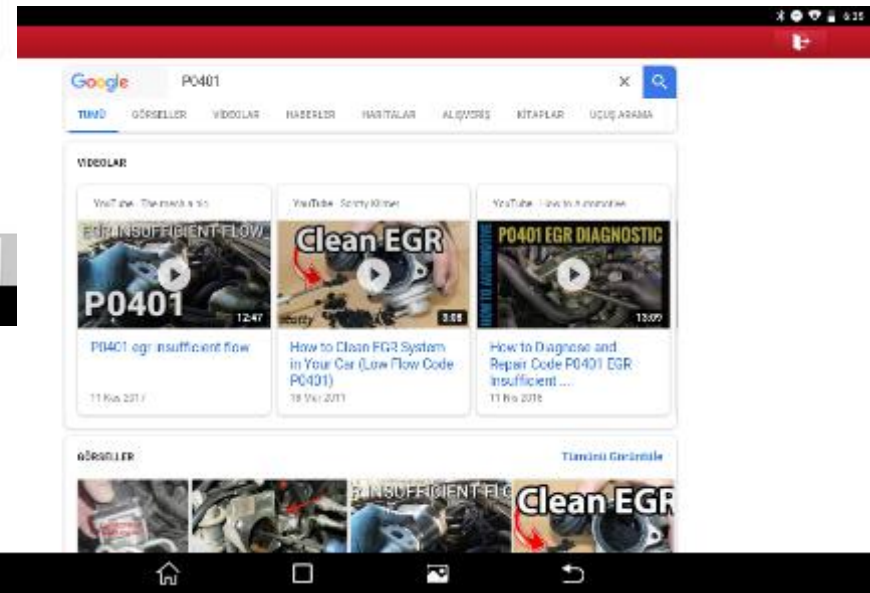

Product Introduction

X-431 Euro Mini

LAUNCH

Introduction

X-431 Euro Mini is a smart diagnostic device which supplies full systems diagnosis for more than 100 vehicle brands. It passes on LAUNCH's advantages in diagnostic technology, such as wide car model coverage, powerful test function, abundant special functions and accurate test data.

LAUNCH

Functions

- Over 100 vehicle brands:
 - Read DTC, clear DTC, read Live data.
 - Actuation test
 - Special function (no ADAS calibration)
 - Program
 - Software online update (1 year free)
 - Vehicle coverage online inquiry
 - Diagnosis feedback
 - Quick support by TeamViewer
- Reset functions:
 - Brake reset
 - Oil reset
 - SAS reset
 - Battery reset
 - ABS bleeding
 - Elec. throttle relearn
 - TPMS reset
 - DPF regeneration
 - Gear learn
 - IMMO
 - Injector

LAUNCH

New interface

- User friendly interface
- All commonly used functions in one screen

LAUNCH

Comprehensive diagnostic functions

- Wide car model coverage (over 100 car brands from American, European, Asian)
- Graphic data stream, actuation test, adaptation, coding and service reset

LAUNCH

DTC reading, translation and searching

- Language problem solved with integrated translation function
- DTC on google search: Simple and fast

LAUNCH

Showing data stream in different formats

Data Stream				
DEMO V14.95 > Health Report > ECM(Engine Control Module)				
Name	Value	Standard Range	Unit	
A/C Pressure Sensor	361.9185	0.0 - 145.0	psi	
A/C Pressure Switch	Closed (High)			
Accelerator Pedal Position	70.98	0-100	%	
Accelerator Pedal Position Sensor 1	45.68	0-5	V	