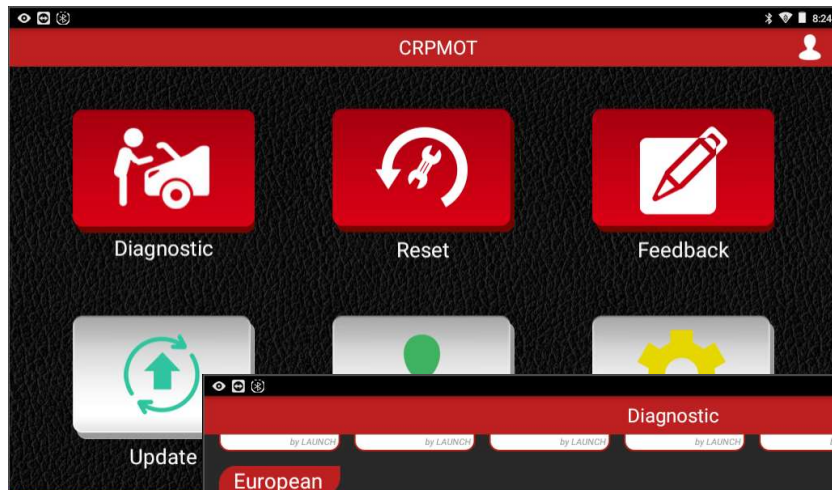

LAUNCH

Creader Professional MOT III

semi-professional diagnostic tool

Introduction

- Creader Professional MOT III is a semi-professional diagnostic tool which provides full OBDII/EOBD diagnostic functions, and also over 55 vehicle diagnostic softwares and 15 service functions with Bluetooth diagnostic connector.
- User-friendly Android 7 OS and preinstalled with all daily used APK like TeamViewer QuickSupport (customized version), Firefox internet browser, ES file Explorer and more...
- Translation function is integrated in Creader Professional MOT III APK
- Diagnostic report can be printed via WiFi printer, support to install brand APK like Canon, HP, Epson and more...
- Tablet function like One-Key-Screenshot is updatable.
- Benz-38 and BMW-20 OBD1 diagnostic connectors included.

Tablet information

- OS: Android 7.0
- CPU: 1.5GHz Quad-Core Processor
- Internal memory: 2GB
- Storage: Internal: 32GB
- Screen: 7 inch 1024x1600 Touch Screen
- Battery: 6100mAh
- Wifi: 2.4GHz
- Bluetooth: BT 2.1 and BT 4.0

Comprehensive Diagnostic Functions

User-friendly software interface with comprehensive functions:

- Diagnose for 55 car brands
- 15 Service/Reset functions
- Diagnostic feedback
- One click software update
- Quicksupport
- More...

Read DTC, Delete DTC, Datastream

- **Reset functions:**

Brake Reset, Oil Reset, SAS Reset, Battery Reset, Bleeding, Elec. throttle relearn, TPMS Reset, DPF Regeneration, Gear Learn, IMMO, Injector, Gearbox, AFS Reset, Sunroof, SUS Reset