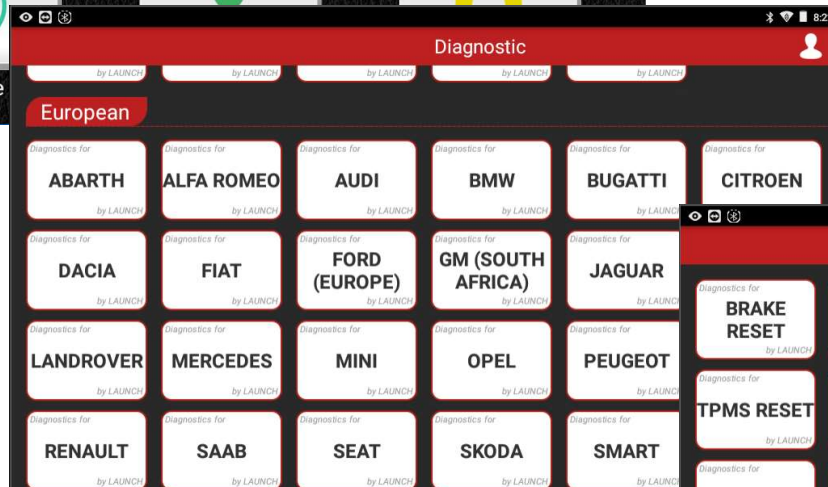

LAUNCH

Creader Professional MOT III

semi-professional diagnostic tool

Introduction

- Creader Professional MOT III is a semi-professional diagnostic tool which provides full OBDII/EOBD diagnostic functions, and also over 55 vehicle diagnostic softwares and 15 service functions with Bluetooth diagnostic connector.
- User-friendly Android 7 OS and preinstalled with all daily used APK like TeamViewer QuickSupport (customized version), Firefox internet browser, ES file Explorer and more...
- Translation function is integrated in Creader Professional MOT III APK
- Diagnostic report can be printed via WiFi printer, support to install brand APK like Canon, HP, Epson and more...
- Tablet function like One-Key-Screenshot is updatable.
- Benz-38 and BMW-20 OBD1 diagnostic connectors included.

Comprehensive Diagnostic Functions

User-friendly software interface with comprehensive functions:

- Diagnose for 55 car brands
- 15 Service/Reset functions
- Diagnostic feedback
- One click software update
- Quicksupport
- More...

Supported vehicle brands:

- **American**

DEMO, EOBD, BUICK, CADILLAC, CHEVROLET, CHRYSLER, DODGE, FORD, GM, JEEP, LINCOLN

- **European**

ABARTH, ALFA ROMEO, AUDI, BMW, BUGATTI, CITROEN, DACIA, FIAT, FORD(EUROPE),
GM(SOUTH AFRICA), JAGUAR, LANCIA, LANDROVER, MERCEDES, MINI, OPEL, PEUGEOT,
PORSCHE, RENAULT, SAAB, SEAT, SKODA, SMART, SPRINTER, VAUXHALL, VOLVO, VW

Read DTC, Delete DTC, Datastream

- **Reset functions:**

Brake Reset, Oil Reset, SAS Reset, Battery Reset, Bleeding, Elec. throttle relearn, TPMS Reset, DPF Regeneration, Gear Learn, IMMO, Injector, Gearbox, AFS Reset, Sunroof, SUS Reset