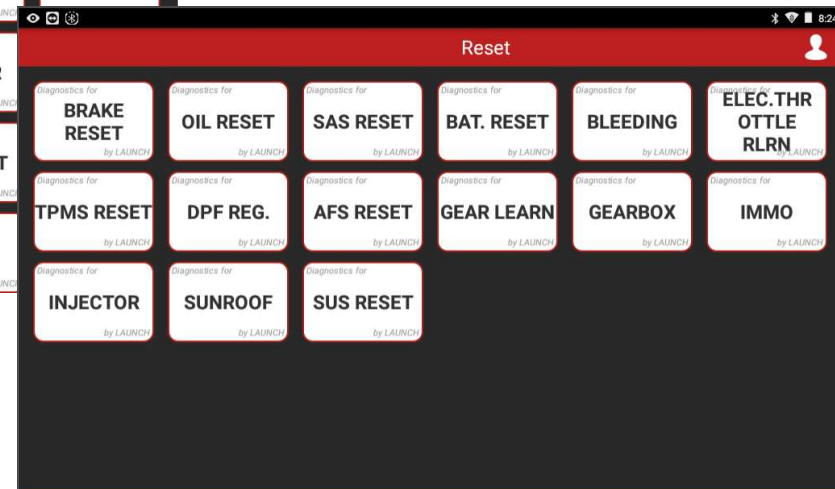

LAUNCH

Creader Professional MOT III

semi-professional diagnostic tool

Introduction

- Creader Professional MOT III is a semi-professional diagnostic tool which provides full OBDII/EOBD diagnostic functions, and also over 55 vehicle diagnostic softwares and 15 service functions with Bluetooth diagnostic connector.
- User-friendly Android 7 OS and preinstalled with all daily used APK like TeamViewer QuickSupport (customized version), Firefox internet browser, ES file Explorer and more...
- Translation function is integrated in Creader Professional MOT III APK
- Diagnostic report can be printed via WiFi printer, support to install brand APK like Canon, HP, Epson and more...
- Tablet function like One-Key-Screenshot is updatable.
- Benz-38 and BMW-20 OBD1 diagnostic connectors included.

Comprehensive Diagnostic Functions

User-friendly software interface with comprehensive functions:

- Diagnose for 55 car brands
- 15 Service/Reset functions
- Diagnostic feedback
- One click software update
- Quicksupport
- More...

Read DTC, Delete DTC, Datastream

- **Reset functions:**

Brake Reset, Oil Reset, SAS Reset, Battery Reset, Bleeding, Elec. throttle relearn, TPMS Reset, DPF Regeneration, Gear Learn, IMMO, Injector, Gearbox, AFS Reset, Sunroof, SUS Reset