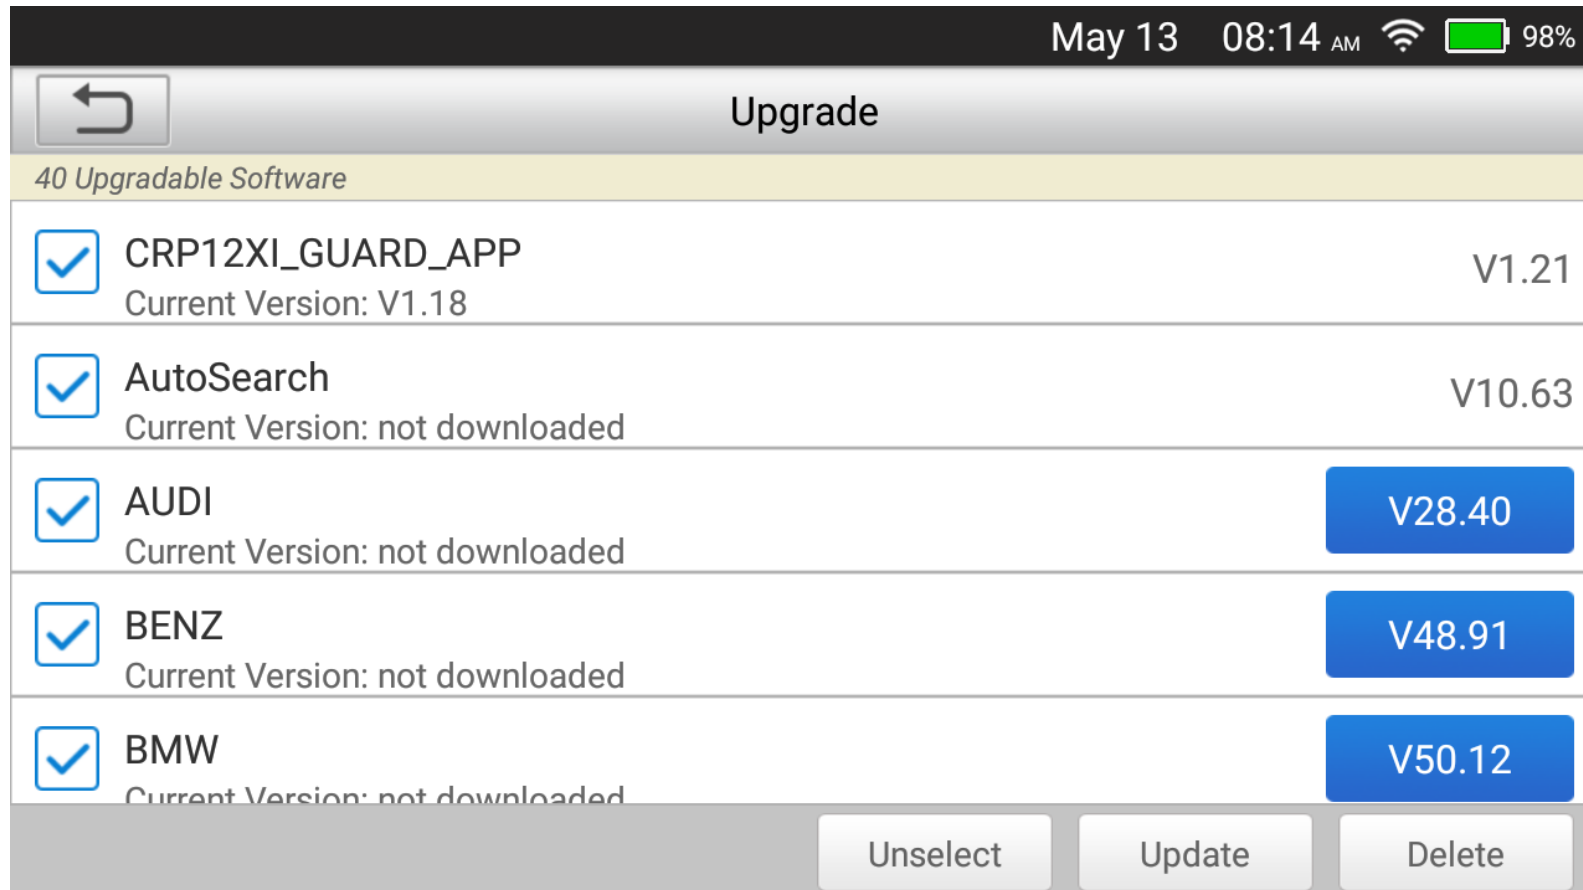

Online update

- Software update via Wifi, just with one click.