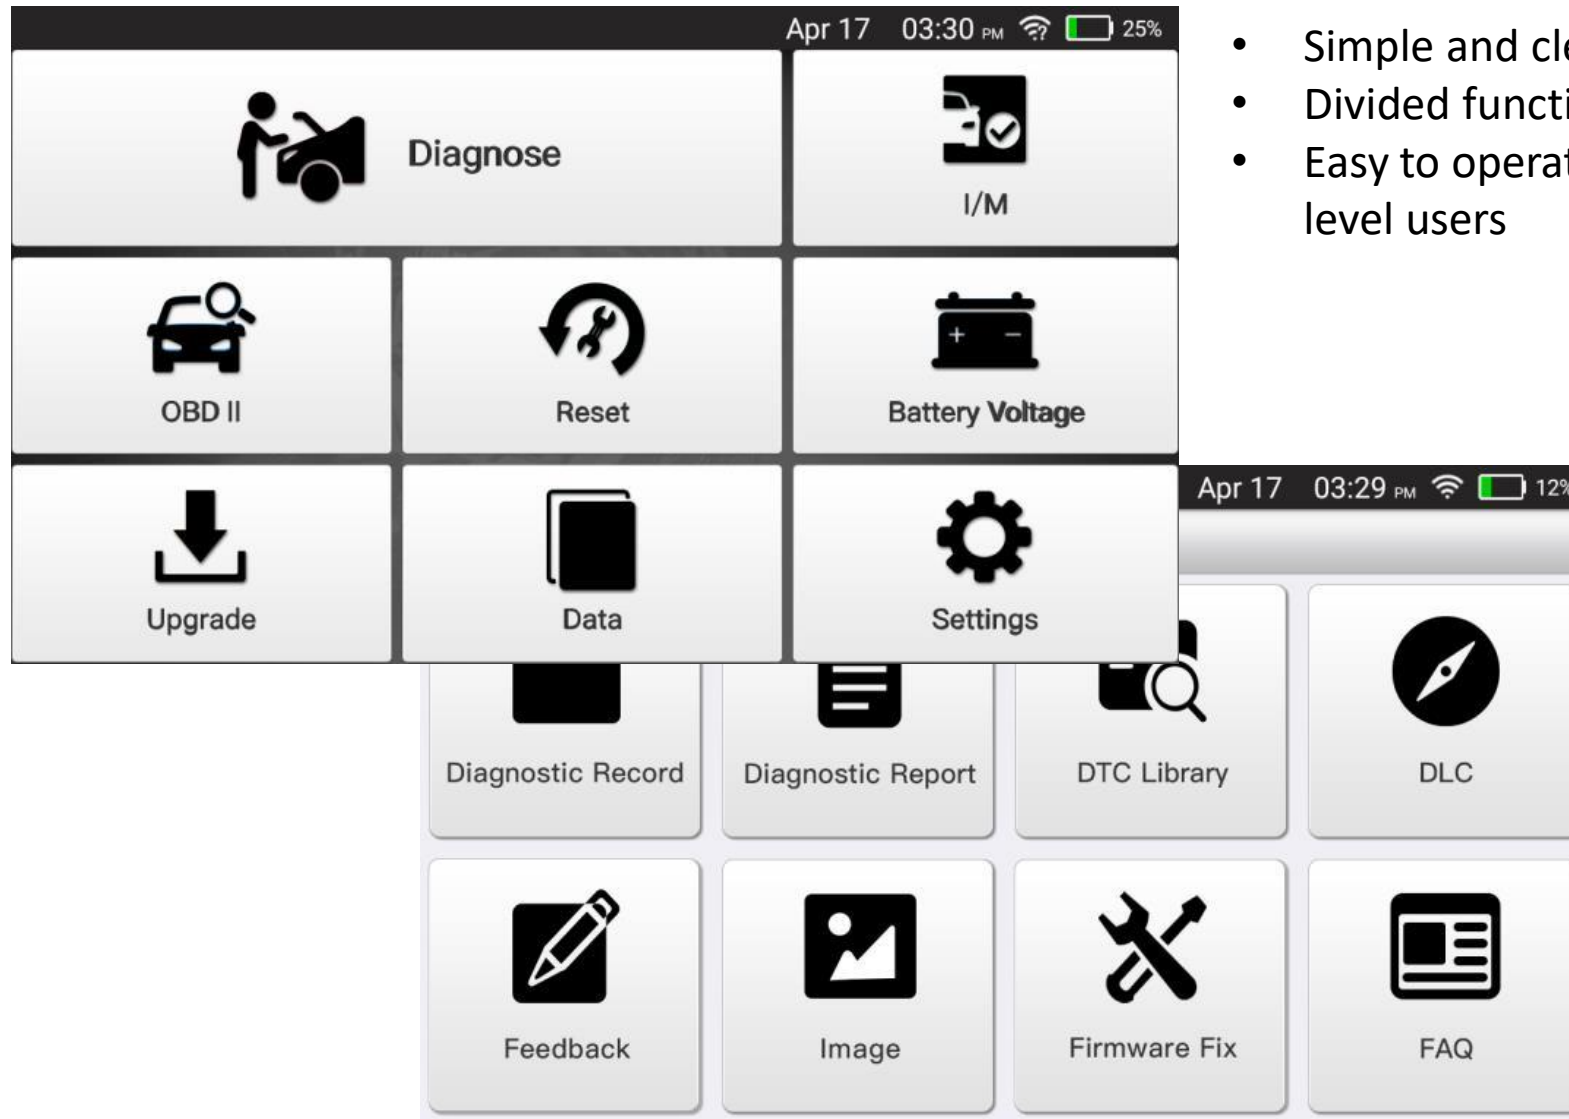

## *Introduction*

The CRP 129 EVO is an intelligent and networkable diagnostic tool based on Android. It has the OBD full functions that best meets the entry-level market demand for passenger cars, as well as the basic diagnostic functions of the four basic systems: engine, automatic transmission, ABS and SRS. Besides, the CRP 129 EVO also has the most commonly used service reset functions, such as oil lamp reset, electronic brake pad reset, battery reset, steering angle reset, throttle matching, diesel particular filter reset and injector programming.

Compared with the previous CRP, it has more features. The software can be updated from device via Wifi directly, no need to connect to PC update tool. It supports the feedback function which helps the diagnostic problem to be solved quickly.

## Features & Functions

- Full OBD II functions
- Data record and replay
- 4 systems DTC read and clear, live data (Engine, AT, ABS, SRS)
- 7 service functions:
  - Oil lamp reset
  - Electrical parking brake reset
  - Battery management system reset
  - Steering angle sensor reset
  - Diesel particular filter reset
  - Injector programming
  - Throttle matching
- Diagnostic report
- Feedback function
- Multilingual
- Software online update

## User-friendly interface

- Simple and clear menu
- Divided function module
- Easy to operate also for the entry-level users